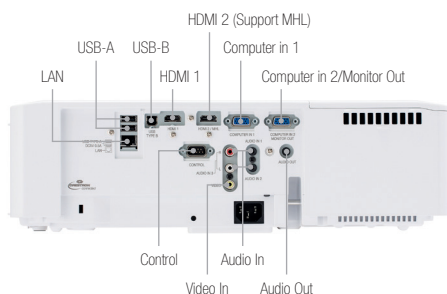

CP-EX5001WN

3LCD Lamp projector, 5200 ANSI Lumens, 16,000:1 contrast ratio, XGA (1024 x 768) resolution

HITACHI
Inspire the Next

Technical Specifications

a: Projection distance from centre of lens to the screen.

Hitachi Throw Calculator:

<http://www.hitachidigitalmedia.com/en-gb/throw-distance-calculator>

OPTICAL

Display System	3LCD (0.63 inches) aspect ratio 4:3
Resolution	XGA (1024 x 768)
Light Output (Brightness) ANSI Lumens	5200 (Normal)
Contrast Ratio	16,000:1
Lamp Life (Hours)	4500 (Normal), 6000 (Eco)
Lens	Built-in
Lens Zoom	Manual Zoom x 1.6
Lens Focus	Manual Focus
Lens Shift	Not Supported
Projection Lens F Number	1.65 - 2.15
Focus Distance	0.8 – 8.6m (Wide), 1.4 – 14.0m (Tele)
Distance to Width Ratio/ Throw Ratio (:1)	1.4 (Wide), 2.3 (Tele)
Diagonal Display Size	30 – 300 inches

FEATURES

Installation	Ceiling, Tabletop, Rear
Speakers	16W Mono
Digital Keystone	Horizontal: ± 30 degrees, Vertical: ± 30 degrees
Picture Modes	Standard, Cinema, Dynamic, Board (Black), Board (Green), Whiteboard, Daytime, Photo, Dicom SIM.
Picture Adjustments	ASPECT selection (Normal/4:3/16:9/16:10/14:9/Zoom), Perfect Fit (4 corners and 4 sides), Frame Lock (Data signal with vertical frequency of 49 to 51 Hz, 59 to 61 Hz), HDCR, Image blank by RS232C/Remote control, Image Optimizer, Magnify, Mirror Reverse Image, Up-side Down Image
Network Features	Wireless Capability (Option), Multi Projector, Moderator Control Mode, Projector Quick Connection (ios / Android app), Projector Monitoring and Control from a Remote Location, E-mail Alerts
Security Features	Password/Myscreen Password, Pin Lock, Key Lock
Supported Languages	34 Languages (English, French, German, Spanish, Italian, Norwegian, Dutch, Japanese, Portuguese, Simplified Chinese, Traditional Chinese, Korean, Swedish, Russian, Finnish, Polish, Turkey, Arabian, Persian, Czech, Danish, Hungarian, Romanian, Slovenian, Croatian, Greek, Lithuanian, Estonian, Latvian, Thai, Portuguese (Brazil), Indonesian, Vietnamese, Hebrew)