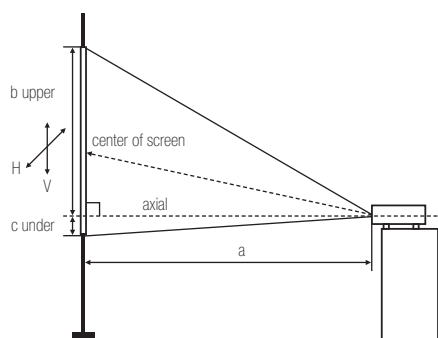

CP-EX5001WN

3LCD Lamp projector, 5200 ANSI Lumens, 16,000:1 contrast ratio, XGA (1024 x 768) resolution

HITACHI
Inspire the Next

Technical Specifications

a: Projection distance from centre of lens to the screen.

THROW CHART 4:3 ASPECT RATIO (BUILT-IN LENS)

Screen size (diagonal)	HxV		Projection distance (a)		Screen height (cm)	
	(m)	(m)	Wide (m)	Tele (m)	b upper	c under
30" (0.8 m)	0.6	0.5	0.8	1.4	8	38
60" (1.5 m)	1.2	0.9	1.7	2.8	15	76
80" (2.0 m)	1.6	1.2	2.3	3.7	20	102
100" (2.5 m)	2.0	1.5	2.9	4.6	25	127
120" (3.0 m)	2.4	1.8	3.4	5.6	30	152
200" (5.1 m)	4.1	3.0	5.7	9.3	51	254
300" (7.6 m)	6.1	4.6	8.6	14.0	76	381

Hitachi Throw Calculator:

<http://www.hitachidigitalmedia.com/en-gb/throw-distance-calculator>

OPTICAL

Display System	3LCD (0.63 inches) aspect ratio 4:3
Resolution	XGA (1024 x 768)
Light Output (Brightness) ANSI Lumens	5200 (Normal)
Contrast Ratio	16,000:1
Lamp Life (Hours)	4500 (Normal), 6000 (Eco)
Lens	Built-in
Lens Zoom	Manual Zoom x 1.6
Lens Focus	Manual Focus
Lens Shift	Not Supported
Projection Lens F Number	1.65 - 2.15
Focus Distance	0.8 – 8.6m (Wide), 1.4 – 14.0m (Tele)
Distance to Width Ratio/ Throw Ratio (:1)	1.4 (Wide), 2.3 (Tele)
Diagonal Display Size	30 – 300 inches

FEATURES

Installation	Ceiling, Tabletop, Rear
Speakers	16W Mono
Digital Keystone	Horizontal: ± 30 degrees, Vertical: ± 30 degrees
Picture Modes	Standard, Cinema, Dynamic, Board (Black), Board (Green), Whiteboard, Daytime, Photo, Dicom SIM.
Picture Adjustments	ASPECT selection (Normal/4:3/16:9/16:10/14:9/Zoom), Perfect Fit (4 corners and 4 sides), Frame Lock (Data signal with vertical frequency of 49 to 51 Hz, 59 to 61 Hz), HDCR, Image blank by RS232C/Remote control, Image Optimizer, Magnify, Mirror Reverse Image, Up-side Down Image
Network Features	Wireless Capability (Option), Multi Projector, Moderator Control Mode, Projector Quick Connection (ios / Android app), Projector Monitoring and Control from a Remote Location, E-mail Alerts
Security Features	Password/Myscreen Password, Pin Lock, Key Lock
Supported Languages	34 Languages (English, French, German, Spanish, Italian, Norwegian, Dutch, Japanese, Portuguese, Simplified Chinese, Traditional Chinese, Korean, Swedish, Russian, Finnish, Polish, Turkey, Arabian, Persian, Czech, Danish, Hungarian, Romanian, Slovenian, Croatian, Greek, Lithuanian, Estonian, Latvian, Thai, Portuguese (Brazil), Indonesian, Vietnamese, Hebrew)

COMPATIBILITY

Computer	IBM Compatible VGA, SVGA, XGA, WXGA/SXGA/WSXGA+/HD/UXGA (compressed)
Video	525i(480i), 525p(480p), 625i(576i), 625p(576p), 1125i(1080i@50/60), 750p(720p@50/60), 1125p(1080p@50/60)

CONNECTIONS

Digital Input	HDMI x 2 (HDCP compliant, HDMI 2 shared with MHL)
Analogue Input	15-pin Mini-D-Sub x 2, RCA Jack x 1
Video Output	15 pin Mini D-Sub x 1
Audio Input	3.5mm Stereo Mini Jack x 2, RCA Jack (L/R) x 1
Audio Output	3.5mm Stereo Mini Jack x 1
RS-232C Control	1 x 9-pin D-Sub
Wireless LAN	Yes (Optional)
Wired LAN	RJ45 connector x 1
USB Type-A	USB type A x 2 (PC less Presentation or Wireless adapter)
USB Type-B	USB type B x 1
Wired Remote I/O	Not Supported

POWER