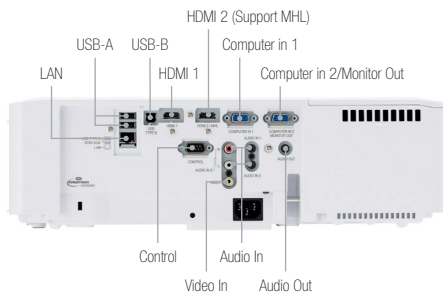

CP-EW5001WN

3LCD Lamp projector, 5000 ANSI Lumens, 16,000:1 contrast ratio, WXGA (1280 x 800) resolution

HITACHI
Inspire the Next

Technical Specifications

a: Projection distance from centre of lens to the screen.

Hitachi Throw Calculator:

<http://www.hitachidigitalmedia.com/en-gb/throw-distance-calculator>

OPTICAL

Display System	3LCD (0.59 inches) aspect ratio 16:10
Resolution	WXGA (1280 x 800)
Light Output (Brightness) ANSI Lumens	5000 (Normal)
Contrast Ratio	16,000:1
Lamp Life (Hours)	4500 (Normal), 6000 (Eco)
Lens	Built-in
Lens Zoom	Manual Zoom x 1.6
Lens Focus	Manual Focus
Lens Shift	Not Supported
Projection Lens F Number	1.65 - 2.15
Focus Distance	0.9 – 9.2m (Wide), 1.4 – 14.8m (Tele)
Distance to Width Ratio/ Throw Ratio (:1)	1.4 (Wide), 2.3 (Tele)
Diagonal Display Size	30 – 300 inches

FEATURES

Installation	Ceiling, Tabletop, Rear
Speakers	16W Mono
Digital Keystone	Horizontal: ± 30 degrees, Vertical: ± 30 degrees
Picture Modes	Standard, Cinema, Dynamic, Board (Black), Board (Green), Whiteboard, Daytime, Photo, Diacom SIM.
Picture Adjustments	ASPECT selection (Normal/4:3/16:9/16:10/14:9/Zoom), Perfect Fit (4 corners and 4 sides), Frame Lock (Data signal with vertical frequency of 49 to 51 Hz, 59 to 61 Hz), HDCR, Image blank by RS232C/Remote control, Image Optimizer, Magnify, Mirror Reverse Image, Up-side Down Image
Network Features	Wireless Capability (Option), Multi Projector, Moderator Control Mode, Projector Quick Connection (ios / Android app), Projector Monitoring and Control from a Remote Location, E-mail Alerts
Security Features	Password/Myscreen Password, Pin Lock, Key Lock
Supported Languages	34 Languages (English, French, German, Spanish, Italian, Norwegian, Dutch, Japanese, Portuguese, Simplified Chinese, Traditional Chinese, Korean, Swedish, Russian, Finnish, Polish, Turkey, Arabian, Persian, Czech, Danish, Hungarian, Romanian, Slovenian, Croatian, Greek, Lithuanian, Estonian, Latvian, Thai, Portuguese (Brazil), Indonesian, Vietnamese, Hebrew)