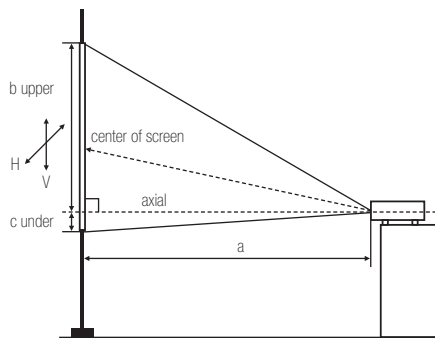

CP-EW5001WN

3LCD Lamp projector, 5000 ANSI Lumens, 16,000:1 contrast ratio, WXGA (1280 x 800) resolution

HITACHI
Inspire the Next

Technical Specifications

a: Projection distance from centre of lens to the screen.

THROW CHART 16:10 ASPECT RATIO (BUILT-IN LENS)

Screen size (diagonal)	HxV		Projection distance (a)		Screen height (cm)	
	(m)	(m)	Wide (m)	Tele (m)	b upper	c under
30" (0.8 m)	0.6	0.4	0.9	1.4	4	36
60" (1.5 m)	1.3	0.8	1.8	2.9	8	73
80" (2.0 m)	1.7	1.1	2.4	3.9	11	97
100" (2.5 m)	2.2	1.3	3.0	4.9	13	121
120" (3.0 m)	2.6	1.6	3.6	5.9	16	145
200" (5.1 m)	4.3	2.7	6.1	9.9	27	242
300" (7.6 m)	6.5	4.0	9.2	14.8	40	363

THROW CHART 16:9 ASPECT RATIO (BUILT-IN LENS)

Screen size (diagonal)	HxV		Projection distance (a)		Screen height (cm)	
	(m)	(m)	Wide (m)	Tele (m)	b upper	c under
30" (0.8 m)	0.7	0.4	0.9	1.5	2	35
60" (1.5 m)	1.3	0.7	1.9	3.0	4	71
80" (2.0 m)	1.8	1.0	2.5	4.0	6	94
100" (2.5 m)	2.2	1.2	3.1	5.0	7	118
120" (3.0 m)	2.7	1.5	3.7	6.1	8	141
200" (5.1 m)	4.4	2.5	6.3	10.1	14	235
300" (7.6 m)	6.6	3.7	9.4	15.2	21	353

Hitachi Throw Calculator:

<http://www.hitachidigitalmedia.com/en-gb/throw-distance-calculator>

OPTICAL

Display System	3LCD (0.59 inches) aspect ratio 16:10
Resolution	WXGA (1280 x 800)
Light Output (Brightness) ANSI Lumens	5000 (Normal)
Contrast Ratio	16,000:1
Lamp Life (Hours)	4500 (Normal), 6000 (Eco)
Lens	Built-in
Lens Zoom	Manual Zoom x 1.6
Lens Focus	Manual Focus
Lens Shift	Not Supported
Projection Lens F Number	1.65 - 2.15
Focus Distance	0.9 – 9.2m (Wide), 1.4 – 14.8m (Tele)
Distance to Width Ratio/ Throw Ratio (:1)	1.4 (Wide), 2.3 (Tele)
Diagonal Display Size	30 – 300 inches

FEATURES

Installation	Ceiling, Tabletop, Rear
Speakers	16W Mono
Digital Keystone	Horizontal: ± 30 degrees, Vertical: ± 30 degrees
Picture Modes	Standard, Cinema, Dynamic, Board (Black), Board (Green), Whiteboard, Daytime, Photo, Diacom SIM.
Picture Adjustments	ASPECT selection (Normal/4:3/16:9/16:10/14:9/Zoom), Perfect Fit (4 corners and 4 sides), Frame Lock (Data signal with vertical frequency of 49 to 51 Hz, 59 to 61 Hz), HDCR, Image blank by RS232C/Remote control, Image Optimizer, Magnify, Mirror Reverse Image, Up-side Down Image
Network Features	Wireless Capability (Option), Multi Projector, Moderator Control Mode, Projector Quick Connection (ios / Android app), Projector Monitoring and Control from a Remote Location, E-mail Alerts
Security Features	Password/Myscreen Password, Pin Lock, Key Lock
Supported Languages	34 Languages (English, French, German, Spanish, Italian, Norwegian, Dutch, Japanese, Portuguese, Simplified Chinese, Traditional Chinese, Korean, Swedish, Russian, Finnish, Polish, Turkey, Arabian, Persian, Czech, Danish, Hungarian, Romanian, Slovenian, Croatian, Greek, Lithuanian, Estonian, Latvian, Thai, Portuguese (Brazil), Indonesian, Vietnamese, Hebrew)

COMPATIBILITY

Computer	IBM Compatible VGA, SVGA, XGA, WXGA SXGA/WSXGA+/HD/UXGA (compressed)
Video	525i(480i), 525p(480p), 625i(576i), 625p(576p) 1125i(1080i@50/60), 750p(720p@50/60), 1125p(1080p@50/60)

CONNECTIONS